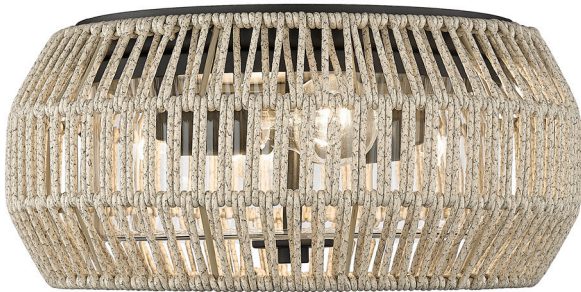

# Seabrooke

6073-OFM NB-SS

UPC: 844375097391

Flush Mount - Outdoor

With an attractive transitional look, Seabrooke fits seamlessly in with natural, indoor or outdoor settings. Capable of complementing a variety of spaces, this versatile design is also thoughtful. A revolutionary plastic-composite shade and interior clear glass diffuser allows for durability against the elements. Designed to mimic natural fibers, the shade is painted a warm Summer Sands color. The clear glass shade prevents water from gaining access to the inner light source. The textured Natural Black finish is protected by an extra UV-coated layer to prevent fading. This indoor/outdoor series is perfect for porches, outdoor kitchens, and patios.

Fixture Finish:	Natural Black	
Glass/Shade Finish:	Summer Sands	
Materials:	Steel	Glass/Plastic
Fixture Width:	14.375"	36.5125cm
Fixture Height:	6.625"	16.8275cm
Min - Max Height:	14.375"	36.5125cm
Glass Diameter:	10.25"/14.375"(Plastic)	26.035cm/36.5125cm(Plastic)
Glass Height:	4.375"/6.375"(Plastic)	11.1125cm/16.1925cm(Plastic)
Canopy/Backplate:	11"Dia x 1"E	12.54cm Dia x 2.54cm E
Chain:	NA	
Rod:	NA	NA
Wire:	8"	20.32cm
Bulb Type:	Incandescent, Type A	
Wattage:	2 x 60W(M)	
Voltage:	120	
Install Position:	Not Reversible - Down Only	
Approved Location:	Wet Location	

Sloped Ceiling:	No
ADA:	No
Close-to-ceiling:	Yes
Bulbs Included:	No
Dimmable:	Yes

- Transitional style
- Works well in a variety of indoor and outdoor settings
- Natural Black finish is slightly textured and UV coated